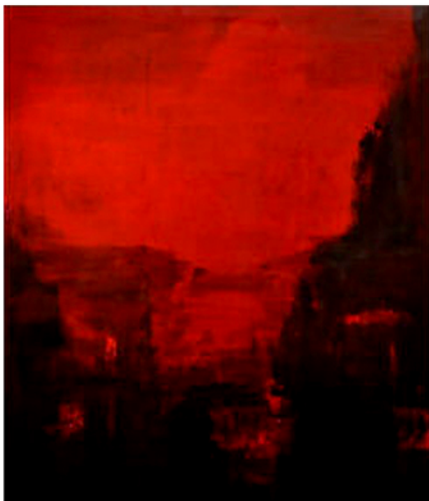

# SURFACE TENSION

Simon Harris  
Andy Owen

Andy Owen, *Am I Not Merciful*  
Oil on Linen

Simon Harris, *The Little Street*  
Oil on Linen

Private View: Wednesday 5<sup>th</sup> October, 6-8pm

Exhibited across two venues, *Surface Tension* presents new works by Simon Harris and Andy Owen. This exhibition continues an ongoing critical dialogue between the two artists as they explore the space within, upon and of painting's surface.

Both Harris and Owen are committed to the act of painting and share an enthusiasm for the materiality of paint and the painted surface. This physical engagement is underpinned by a deeper critical exploration of the inherence of illusion within this two-dimensional medium, and of the morphic potential of abstract painting that enables it to extend beyond this.

With the alluring qualities of a cinematic glow the viewer is invited to embark on their own exploration of the painted surface, whilst experiencing the works in both Sarah Wiseman Gallery and The North Wall Art Centre offers the exciting opportunity to also question these surfaces in relation to the contrasting physical spaces around them.